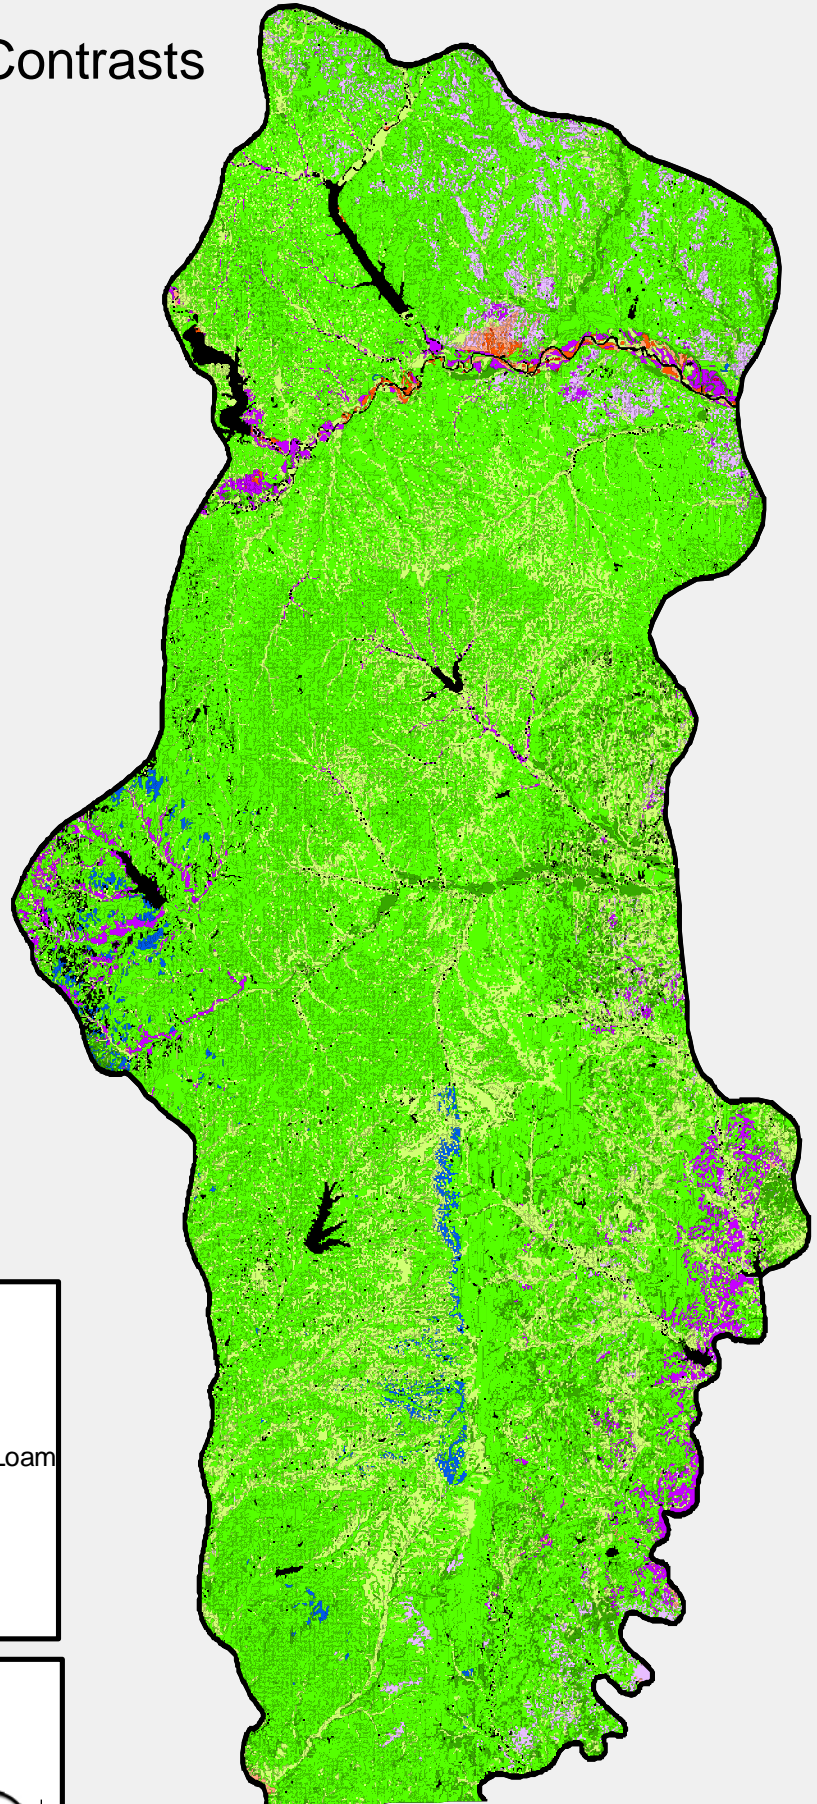

# Flint Hills Soils

## Surface Horizon Color Contrasts

### Legend

- |                     |                      |
|---------------------|----------------------|
| 1 - Sand            | 7 - Clay Loam        |
| 2 - Loamy Sand      | 8 - Clay             |
| 3 - Sandy Loam      | 9 - Silty Clay       |
| 4 - Sandy Clay Loam | 10 - Silty Clay Loam |
| 5 - Sandy Clay      | 11 - Silt Loam       |
| 6 - Loam            | 12 - Silt            |
| 0 - Null            |                      |

# F

Created By: Adam Skibbe

Date: March 24, 2008

Kilometers

0 12.5 25 50 75 100