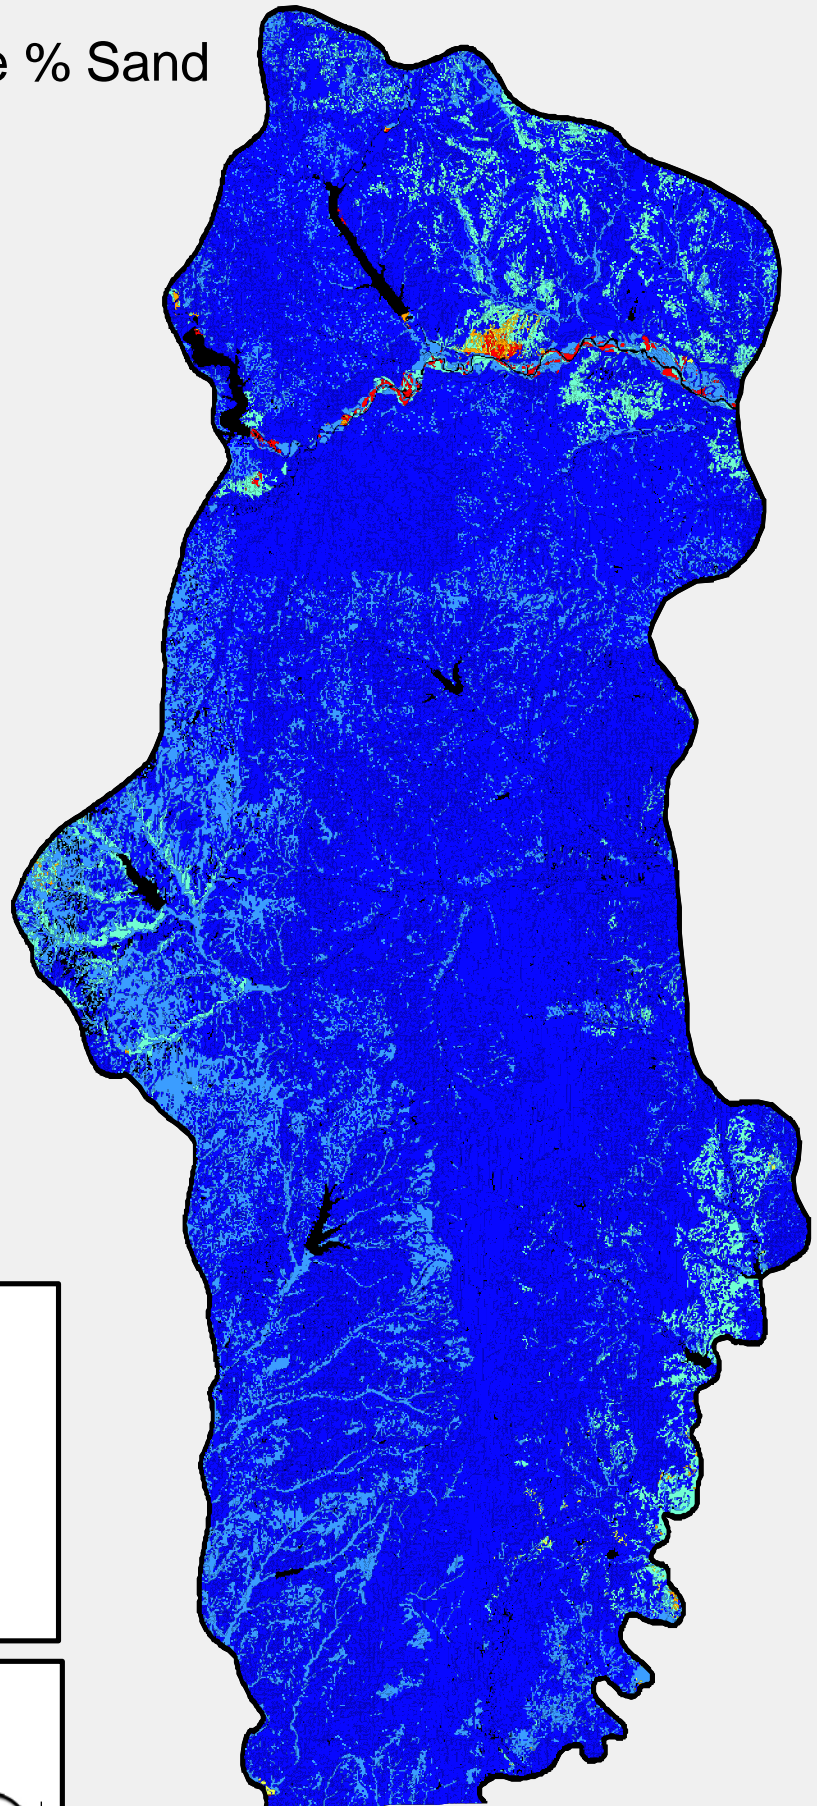

Flint Hills Soils

Surface Horizon Texture % Sand

Legend (% Sand)

F

Created By: Adam Skibbe

Date: March 24, 2008

Kilometers

0 12.5 25 50 75 100