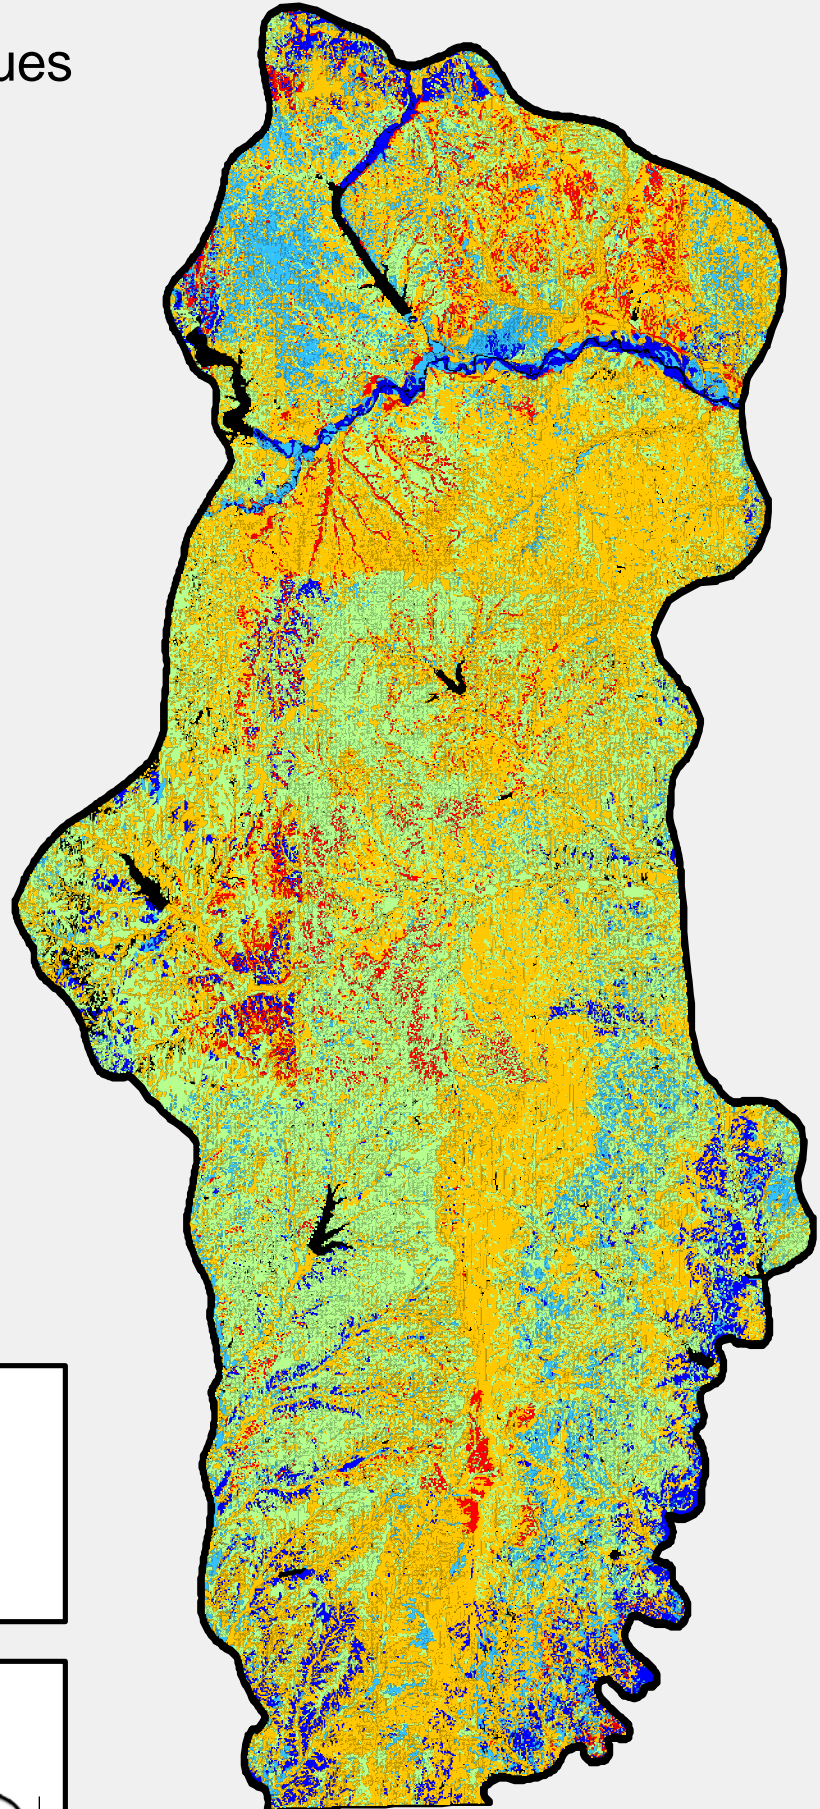

Flint Hills Soils

SSURGO Total OM Values

Legend

SoilsCandN

Profile Total OM (%wt)

F

Created By: Adam Skibbe

Date: February 14, 2008

Kilometers

0 12.5 25 50 75 100