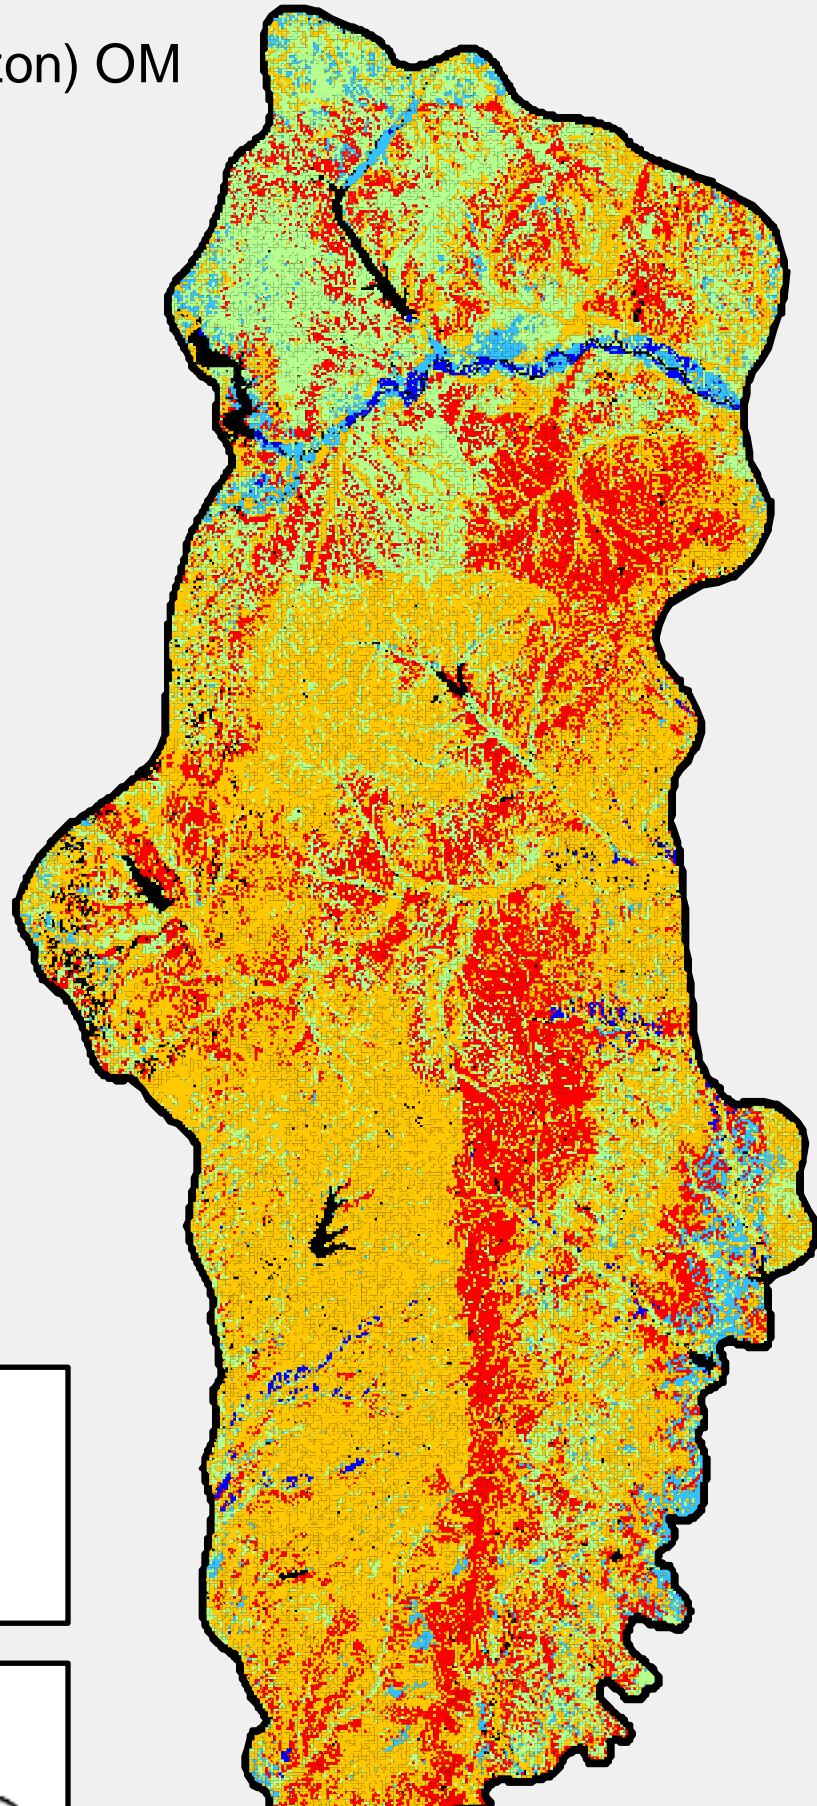

Flint Hills Soils

SSURGO Avg (by Horizon) OM

Legend
SoilsCandN
Average OM (%wt)

Blue	0.2900 - 0.7500
Light Blue	0.7501 - 1.2100
Light Green	1.2101 - 1.6333
Yellow	1.6334 - 2.2500
Red	2.2501 - 4.3333

F

Created By: Adam Skibbe