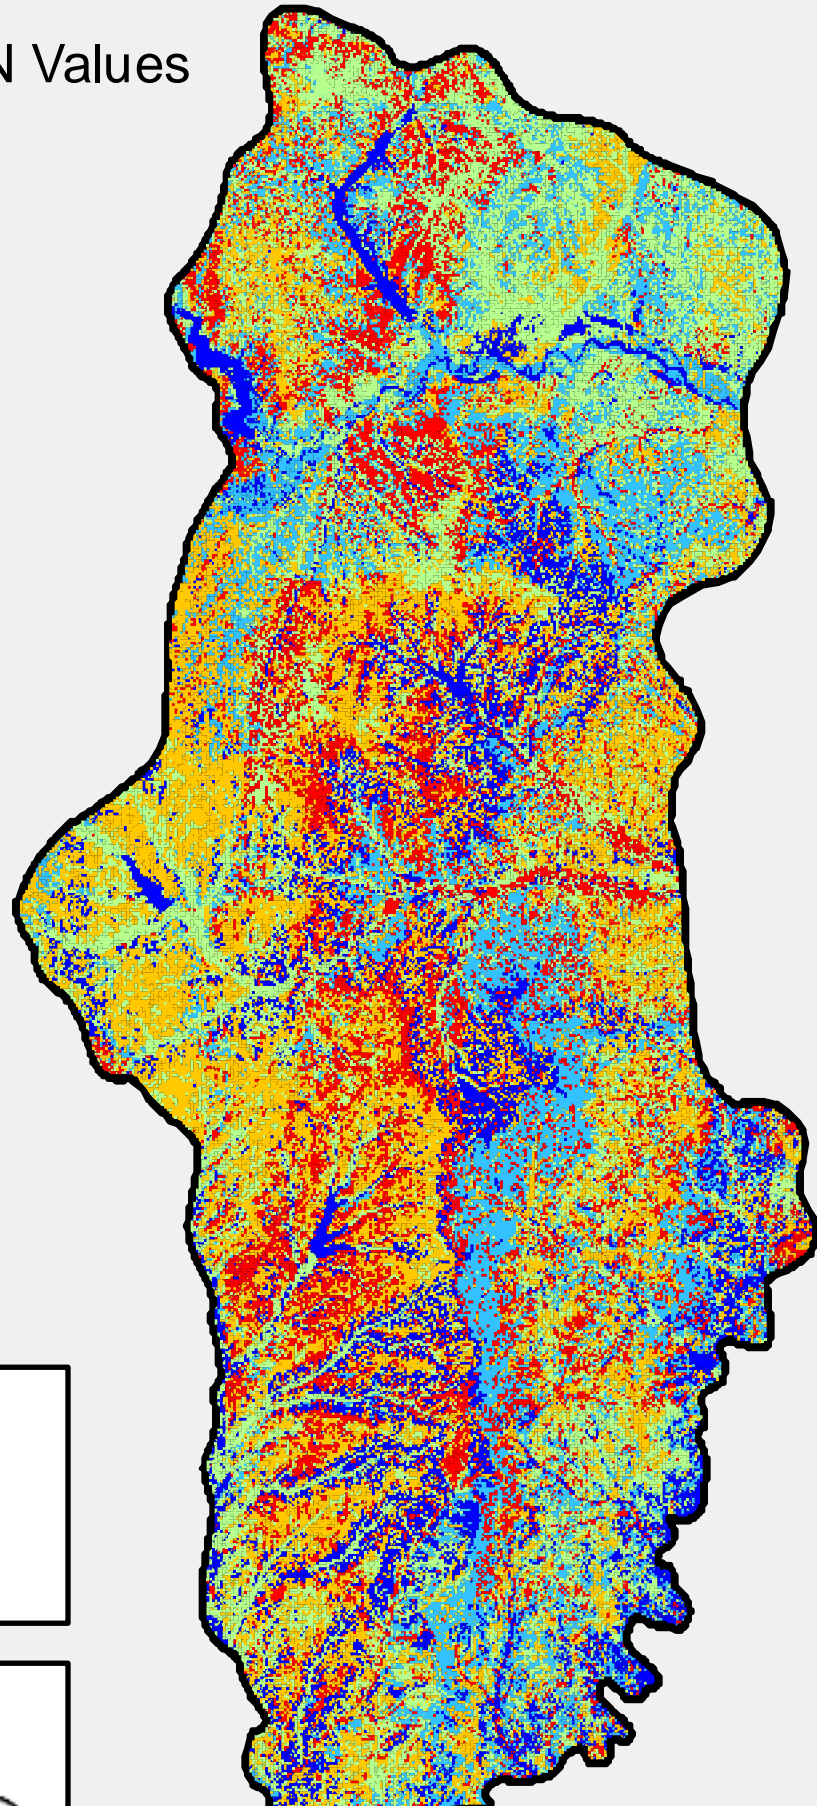

Flint Hills Soils

SCD Horizon Average N Values

Legend
SoilsCandN
Average N by Horizon (%wt)

Dark Blue	0.0000 - 0.0202
Light Blue	0.0203 - 0.0623
Light Green	0.0624 - 0.0971
Yellow	0.0972 - 0.1407
Red	0.1408 - 0.2450