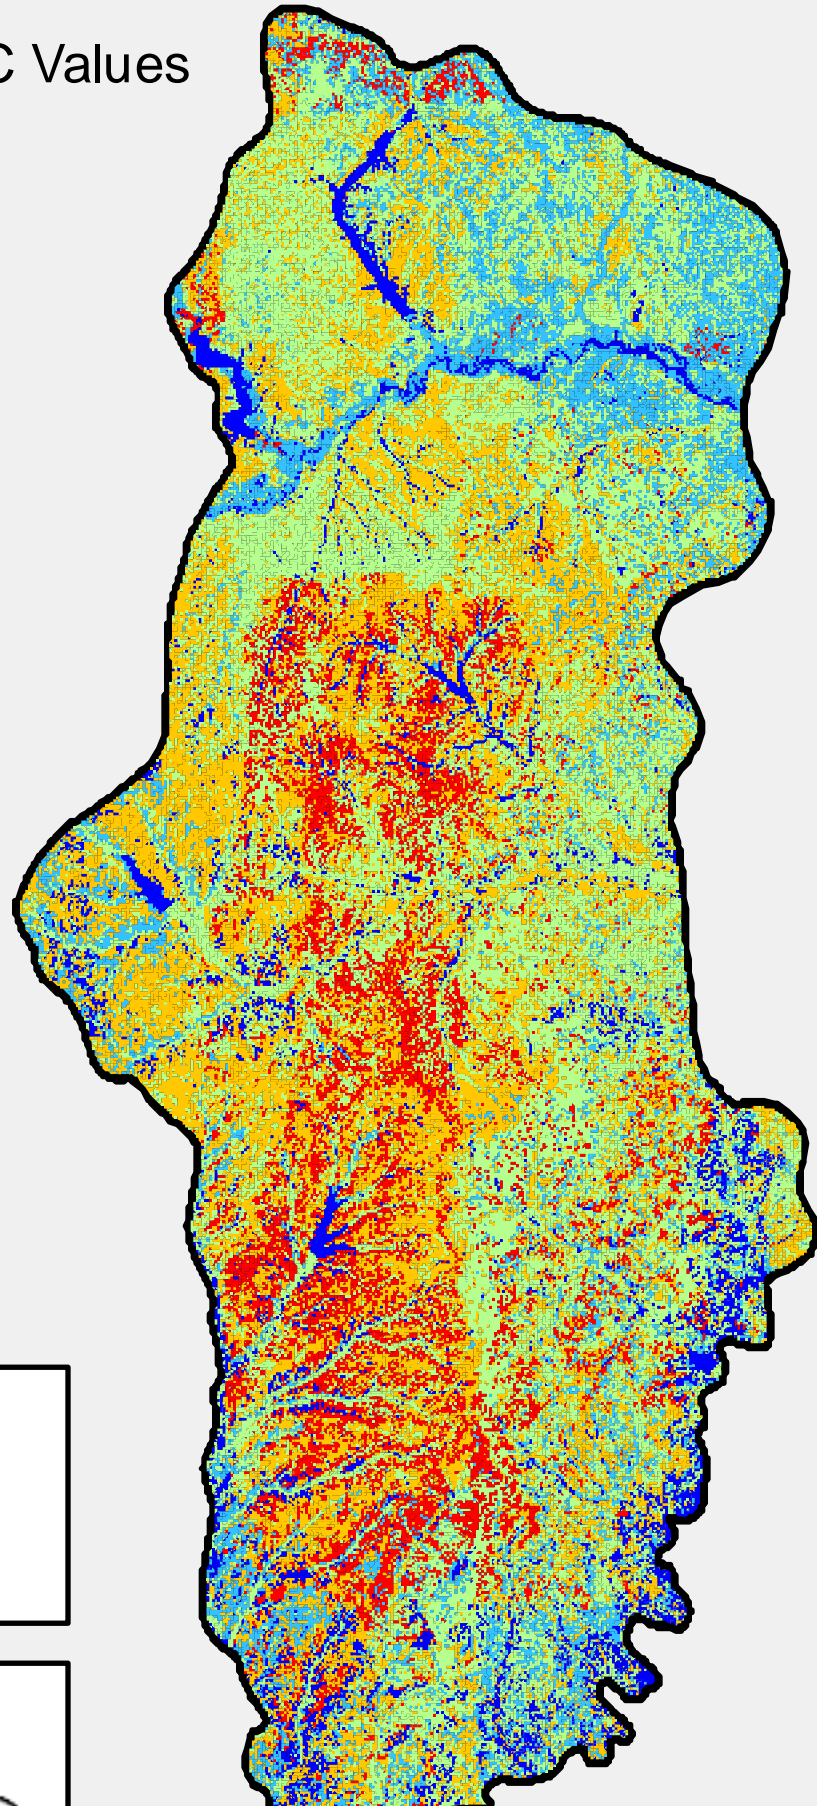

# Flint Hills Soils

## SCD Horizon Average C Values

**Legend**  
**SoilsCandN**  
**Average C by Horizon (%wt)**

0.0000 - 0.3733
0.3734 - 0.9633
0.9634 - 1.4766
1.4767 - 2.1775
2.1776 - 7.2113

**F**

Created By: Adam Skibbe

Date: February 14, 2008