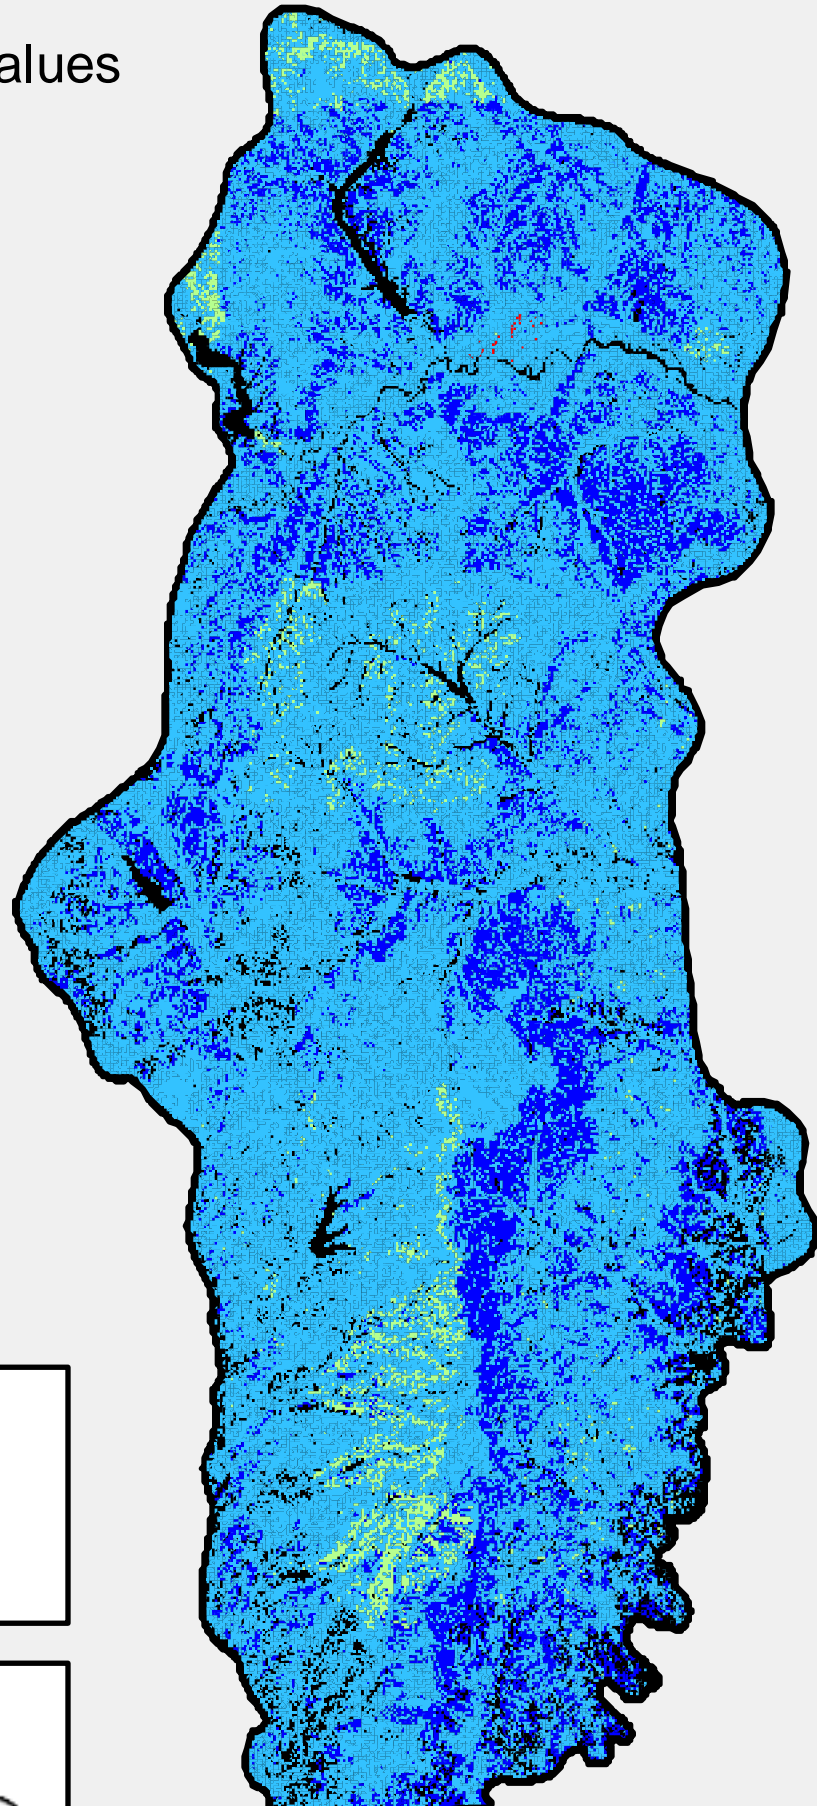

Flint Hills Soils

Avg C minus Avg OM Values
Missing Removed

Legend
Carbon minus OM values
CminOMAv (%wt)

Dark Blue	-3.0 - -1.14
Light Blue	-1.12 - 0.70
Light Green	0.80 - 2.56
Yellow	2.56 - 4.41
Red	4.41 - 6.27

F

Created By: Adam Skibbe
Date: February 14, 2008