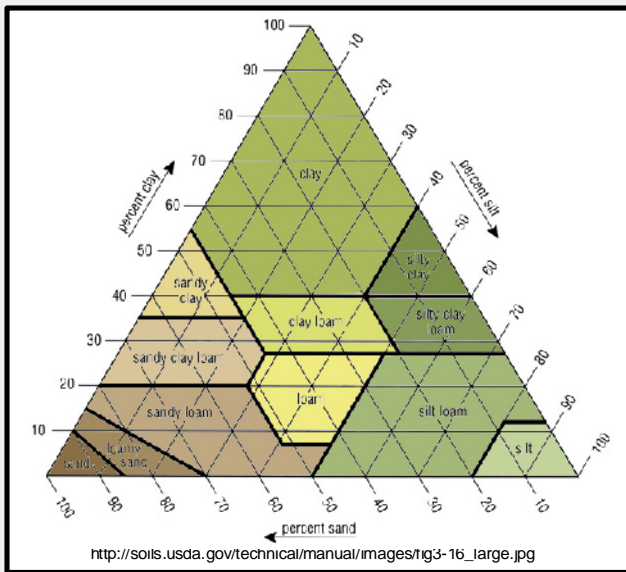

Flint Hills Soils

B Horizon(s)

F

Created By: Adam Skibbe

Date: March 13, 2008