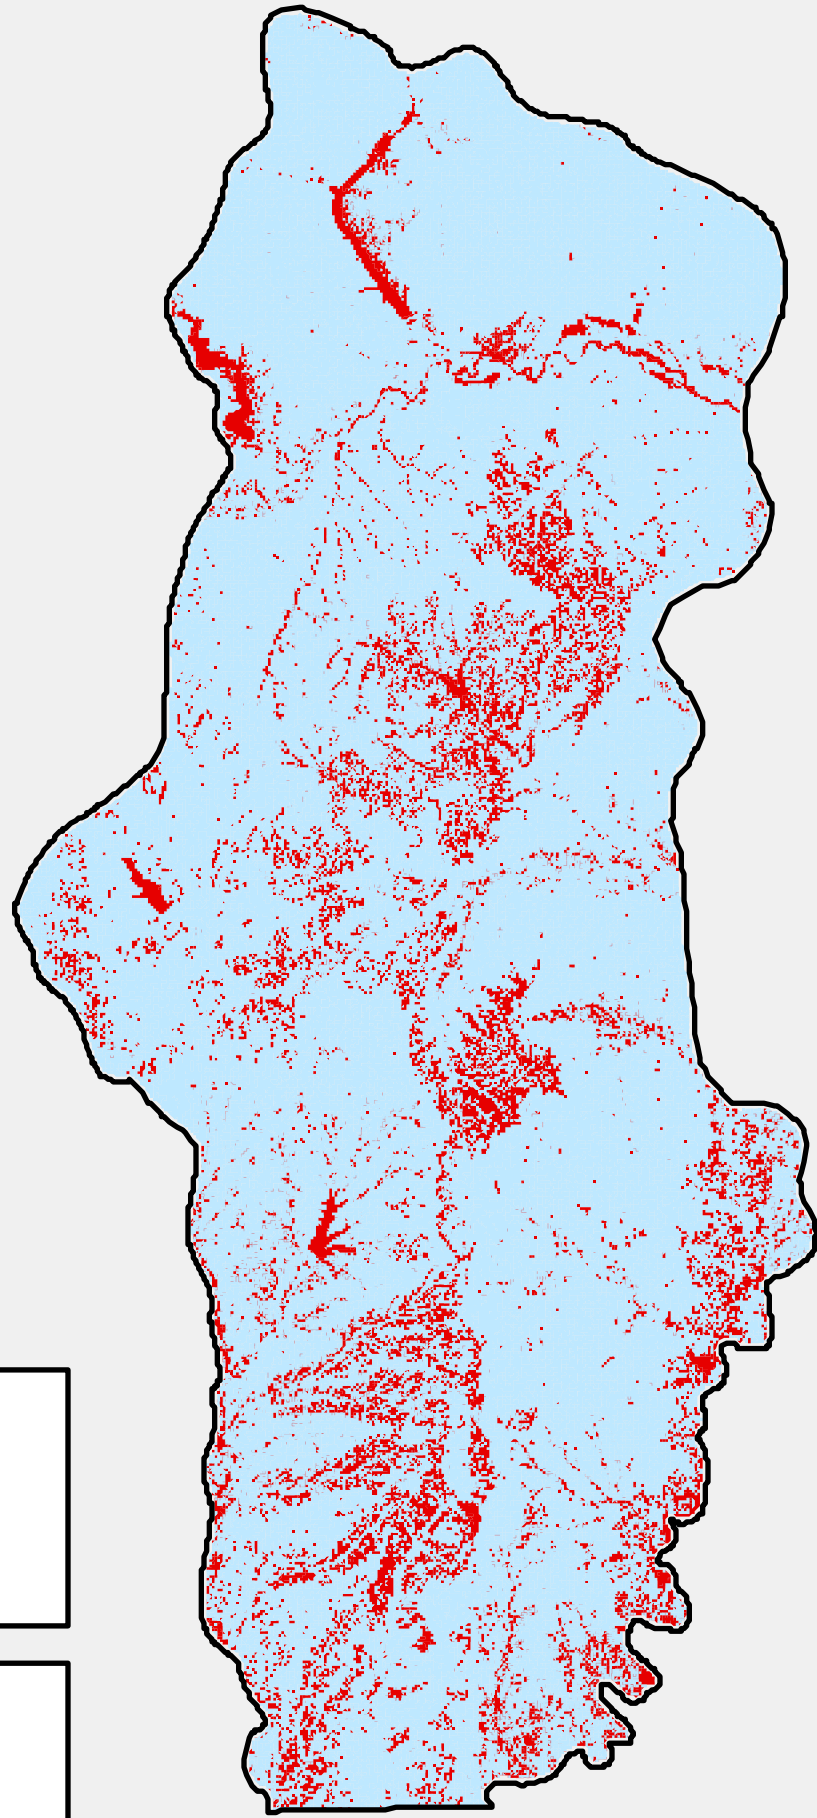

Flint Hills Soils

Missing N

Legend

-  Flint Hills
-  Missing Nitrogen Values
-  Areas with Nitrogen Values

F

Created By: Adam Skibbe
Date: January 14, 2008